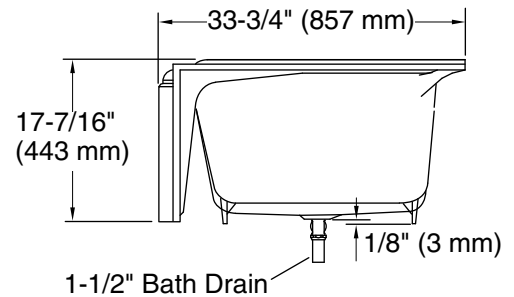

No change in measurements if connected with drain illustrated. (K-7161-AF)

Technical Information

All product dimensions are nominal.

Installation:	Three-wall alcove
Drain location:	Left
Basin area, bottom:	45" x 23" (1143 mm x 584 mm)
Basin area, top:	54" x 25" (1372 mm x 635 mm)
Weight:	390 lbs (176.9 kg)
Minimum floor load:	61 lbs/ft ² (297.8 kg/m ²)
Water depth:	11-5/8" (295 mm)
Water capacity:	52 gal (196.8 L)
Minimum flat for door:	2" (51 mm)