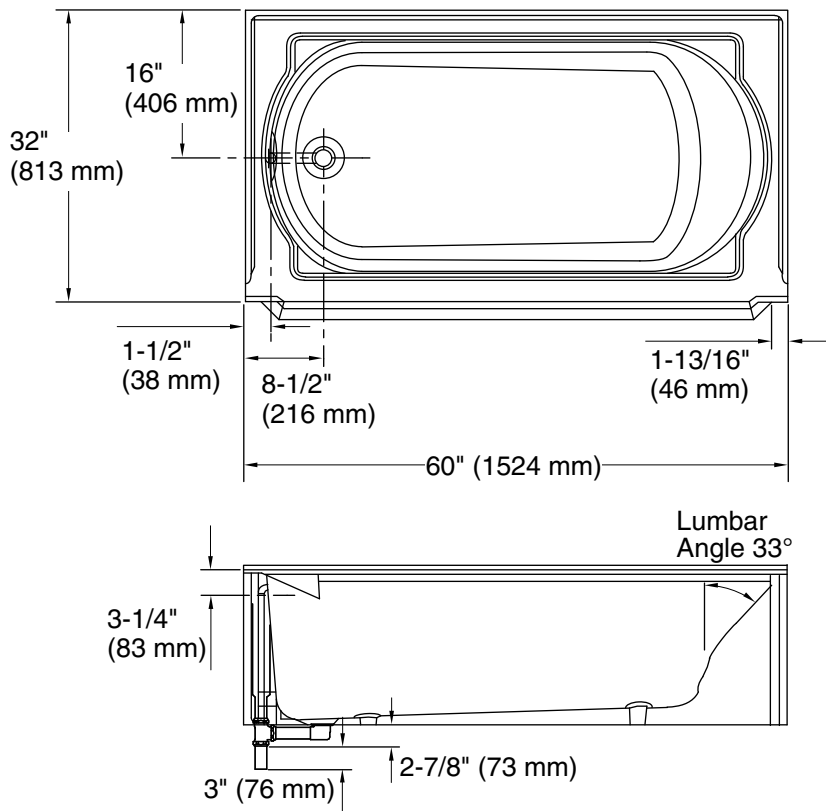

No change in measurements if connected with drain illustrated. (K-7161-AF)

Technical Information

All product dimensions are nominal.

Installation:	Three-wall alcove
Drain location:	Left
Basin area, bottom:	45" x 23" (1143 mm x 584 mm)
Basin area, top:	54" x 25" (1372 mm x 635 mm)
Weight:	390 lbs (176.9 kg)
Minimum floor load:	61 lbs/ft ² (297.8 kg/m ²)
Water depth:	11-5/8" (295 mm)
Water capacity:	52 gal (196.8 L)
Minimum flat for door:	2" (51 mm)

Notes

Measure your actual product for rough-in details.

Install this product according to the installation instructions.

The hot water supply should be 70% of the capacity of the bath or greater. Installations will vary.